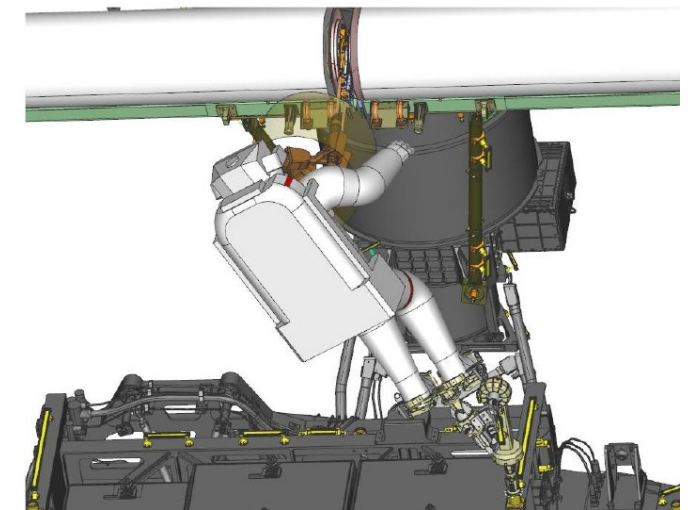

iROSA Solar Arrays

Unfolding Operation

- EVA controlled unfolding operation