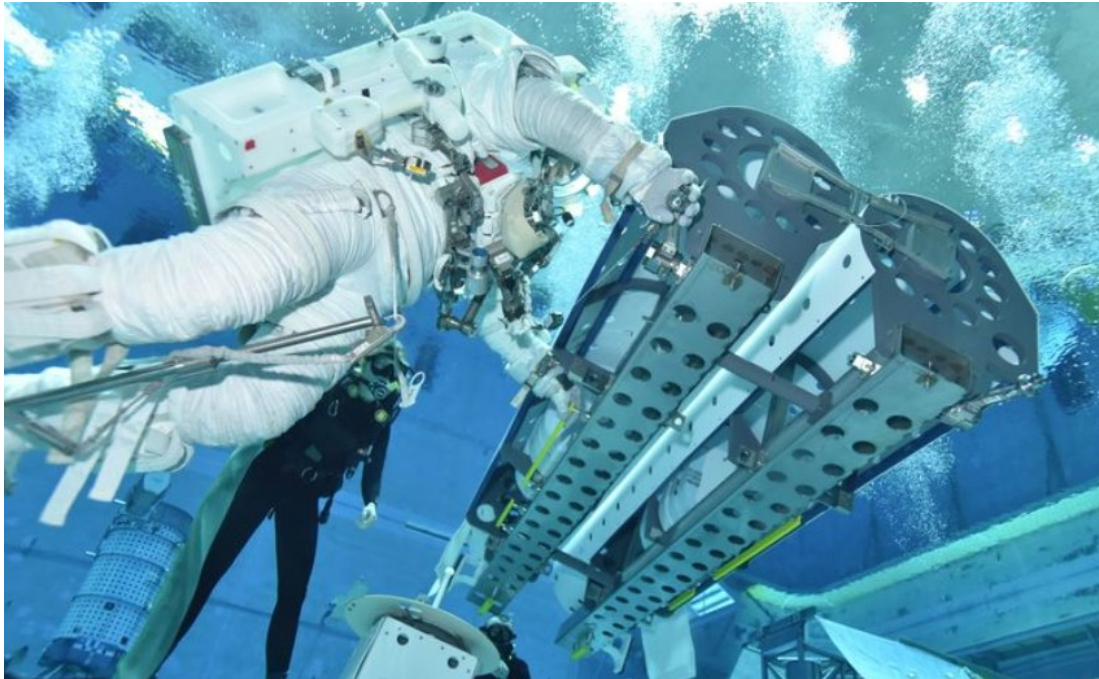

## EVA Handling Operations

- Arrays translated from Launch FSE to Mast Canister location by EVA

## Mast Canister Mounting

- Structure added to existing Solar Array Mast Canisters to support iROSA
- First two Mod Kits installed on recent spacewalks in Feb/Mar 2021 by Kate Rubin, Victor Glover and Soichi Noguchi

## Solar Array Deployment