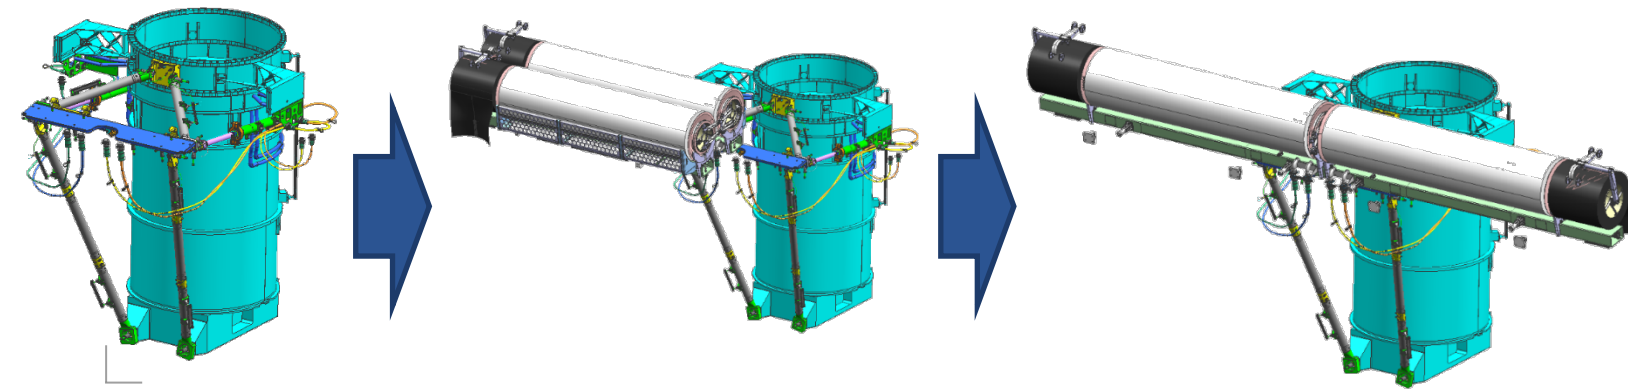

## EVA Handling Operations

- Arrays translated from Launch FSE to Mast Canister location by EVA

## Mast Canister Mounting

- Structure added to existing Solar Array Mast Canisters to support iROSA
- First two Mod Kits installed on recent spacewalks in Feb/Mar 2021 by Kate Rubin, Victor Glover and Soichi Noguchi