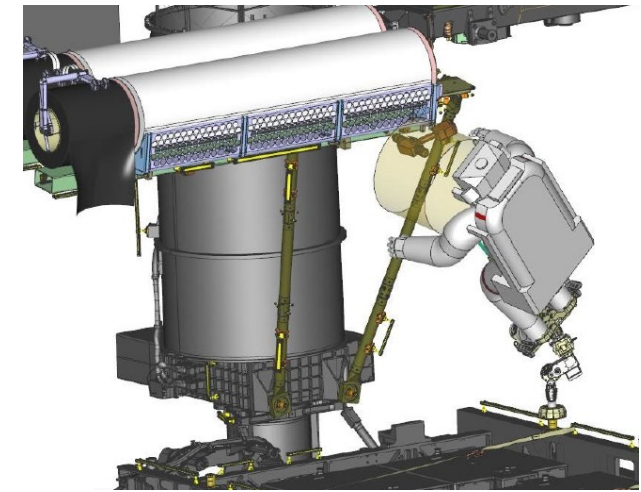

iROSA Solar Arrays

Unfolding Operation

- EVA controlled unfolding operation