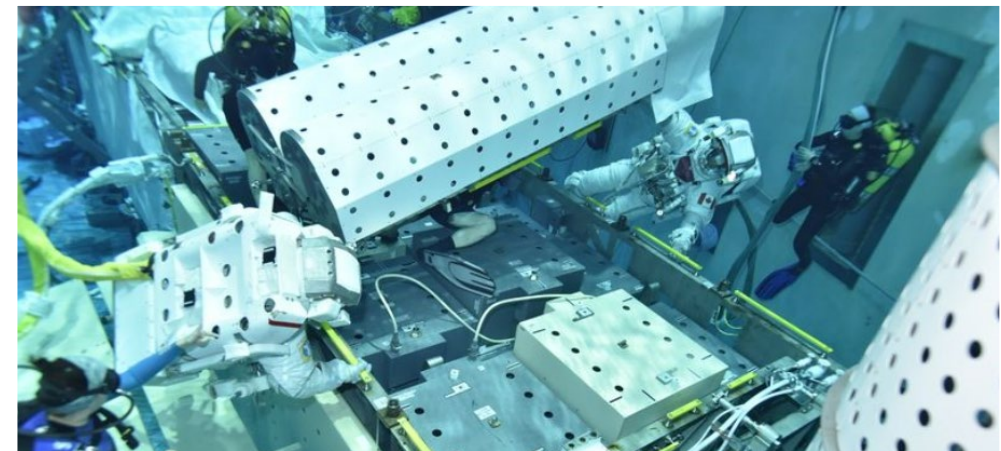

## EVA Handling Operations

- Arrays translated from Launch FSE to Mast Canister location by EVA

## Mast Canister Mounting

- Structure added to existing Solar Array Mast Canisters to support iROSA
- First two Mod Kits installed on recent spacewalks in Feb/Mar 2021 by Kate Rubin, Victor Glover and Soichi Noguchi